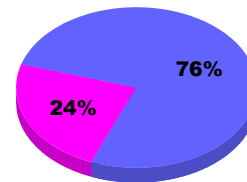

YTD Status Quo Clubs 2011-2012

Status Quo Clubs Compared to Status Quo Members

Legend: Status Quo Clubs (Cyan), Total Status Quo Members (Green)

MEMBERSHIP

**Membership Results
2011-2012**

**Membership
2010-2011**

Month	Net Memb Goal	Actual New Memb	Actual Dropped Memb	Gain/Loss of Memb	Gain/Loss of Memb
Jul/Aug/Sep		38	-36	2	-14
Totals		38	-36	2	-14

Membership Results 2011-2012

Goal, New, Dropped, Gain/Loss

Legend: Goal (Cyan), Actual (Green), Dropped (Yellow), Gain Loss (Magenta)

Comparison of Membership Gain/Loss

Current Year Compared to the Previous Year

Legend: Current Year (Cyan), Previous Year (Green)

Gender Comparison 2011-2012

Jul/Aug/Sep

Legend: Male (Blue), Female (Magenta)